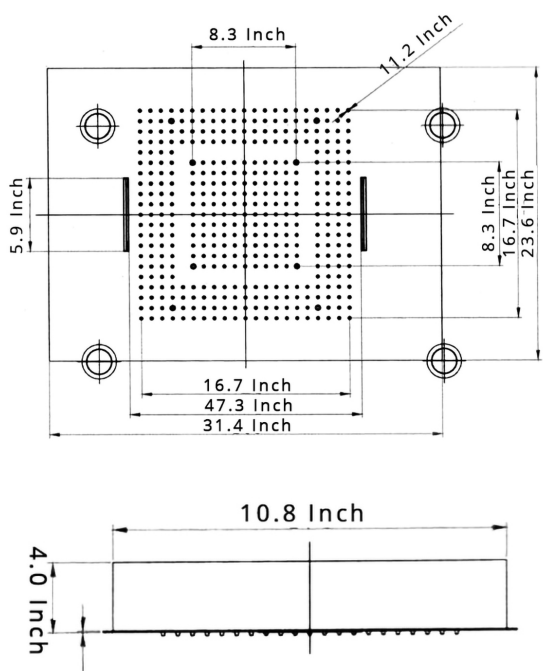

SÉNART MULTI FUNCTION CEILING MOUNT REMOTE CONTROLLED LED SHOWER HEAD SPECIFICATIONS

Shower Head

Specifications

- Installation Type: Embedded Ceiling Spout
- Shower Head Feature: Rainfall Shower Heads
- Material: Stainless Steel
- Shower Head Function 1: Massage Waterfall
- Shower Head Function 2: SPA Mist
- Shower Head Function 3: Rain
- Shower Head Function 4: Rain Curtain
- Shower Heads Function 5: Waterfall+SPA
- Shower Heads Function 6: Waterfall+SPA+Rain
- Led Shower Head Function 7: SPA+Rain
- LED Shower Function 8: Rain+Rain Curtain
- Rain Shower Function 9: Waterfall+SPA+Rain+Rain Curtain
- Led Light Shower Head Size: 600*800MM Large Shower Head
- Voltage: 120v
- Power: Electricity Powered
- Material: 304 Stainless Steel
- Water Flow: 16 GL/min
- Water Pressure: 0.25-0.6mpa
- Thread: G1/2" and G3/4"

All dimensions and specifications are nominal and may vary. Use actual products for accuracy in critical situations.