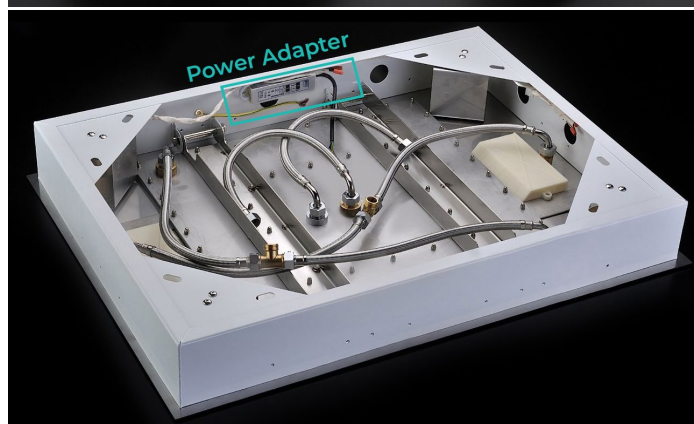

SÉNART MULTI FUNCTION CEILING MOUNT REMOTE CONTROLLED LED SHOWER HEAD SPECIFICATIONS

Shower Head

Specifications

- Installation Type: Embedded Ceiling Spout
- Shower Head Feature: Rainfall Shower Heads
- Material: Stainless Steel
- Shower Head Function 1: Massage Waterfall
- Shower Head Function 2: SPA Mist
- Shower Head Function 3: Rain
- Shower Head Function 4: Rain Curtain
- Shower Heads Function 5: Waterfall+SPA
- Shower Heads Function 6: Waterfall+SPA+Rain
- Led Shower Head Function 7: SPA+Rain
- LED Shower Function 8: Rain+Rain Curtain
- Rain Shower Function 9: Waterfall+SPA+Rain+Rain Curtain
- Led Light Shower Head Size: 600*800MM Large Shower Head
- Voltage: 120v
- Power: Electricity Powered
- Material: 304 Stainless Steel
- Water Flow: 16 GL/min
- Water Pressure: 0.25-0.6mpa
- Thread: G1/2" and G3/4"

All dimensions and specifications are nominal and may vary. Use actual products for accuracy in critical situations.