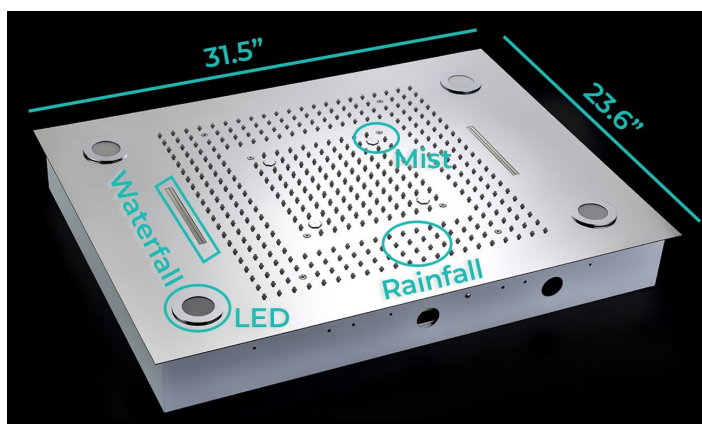

SÉNART MULTI FUNCTION CEILING MOUNT REMOTE CONTROLLED LED SHOWER HEAD SPECIFICATIONS

Shower Head

Specifications

- Installation Type: Embedded Ceiling Spout
- Shower Head Feature: Rainfall Shower Heads
- Material: Stainless Steel
- Shower Head Function 1: Massage Waterfall
- Shower Head Function 2: SPA Mist
- Shower Head Function 3: Rain
- Shower Head Function 4: Rain Curtain
- Shower Heads Function 5: Waterfall+SPA
- Shower Heads Function 6: Waterfall+SPA+Rain
- Led Shower Head Function 7: SPA+Rain
- LED Shower Function 8: Rain+Rain Curtain
- Rain Shower Function 9: Waterfall+SPA+Rain+Rain Curtain
- Led Light Shower Head Size: 600*800MM Large Shower Head
- Voltage: 120v
- Power: Electricity Powered
- Material: 304 Stainless Steel
- Water Flow: 16 GL/min
- Water Pressure: 0.25-0.6mpa
- Thread: G1/2" and G3/4"

All dimensions and specifications are nominal and may vary. Use actual products for accuracy in critical situations.